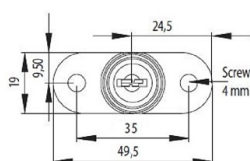

PRODUCT SHEET

Description:

Push Button Lock 1003, $\varnothing 19 \times 23 \text{ mm}$, NPL, CK SISO

Item number:

14.03.030-2

Units	Box	Carton	HS Code	Barcode
Pcs.	12	240	8301300000	
				5704866034517

EXTRA ACCESSORIES