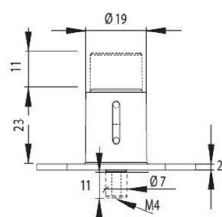

PRODUCT SHEET

Description:

Push Button Lock 1003, $\varnothing 19 \times 23 \text{ mm}$, NPL, CK SISO

Item number:

14.03.030-2

Units	Box	Carton	HS Code	Barcode
Pcs.	12	240	8301300000	
				5704866034517

EXTRA ACCESSORIES