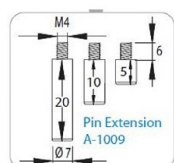

PRODUCT SHEET

Description:

Push Button Lock 1003, $\varnothing 19 \times 23 \text{ mm}$, NPL, CK SISO

Item number:

14.03.030-2

Units	Box	Carton	HS Code	Barcode
Pcs.	12	240	8301300000	
				5704866034517

EXTRA ACCESSORIES