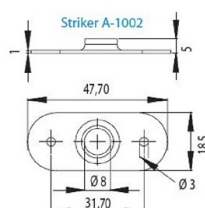

PRODUCT SHEET

Description:

Push Button Lock 1003, $\varnothing 19 \times 23 \text{ mm}$, NPL, CK SISO

Item number:

14.03.030-2

Units	Box	Carton	HS Code	Barcode
Pcs.	12	240	8301300000	
				5704866034517

EXTRA ACCESSORIES