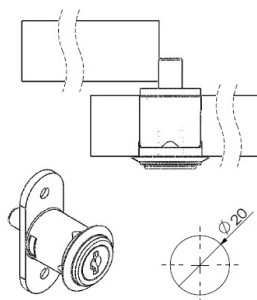

PRODUCT SHEET

Description:

Push Button Lock 1003, $\varnothing 19 \times 23 \text{ mm}$, NPL, CK SISO

Item number:

14.03.030-2

Units	Box	Carton	HS Code	Barcode
Pcs.	12	240	8301300000	
				5704866034517

EXTRA ACCESSORIES